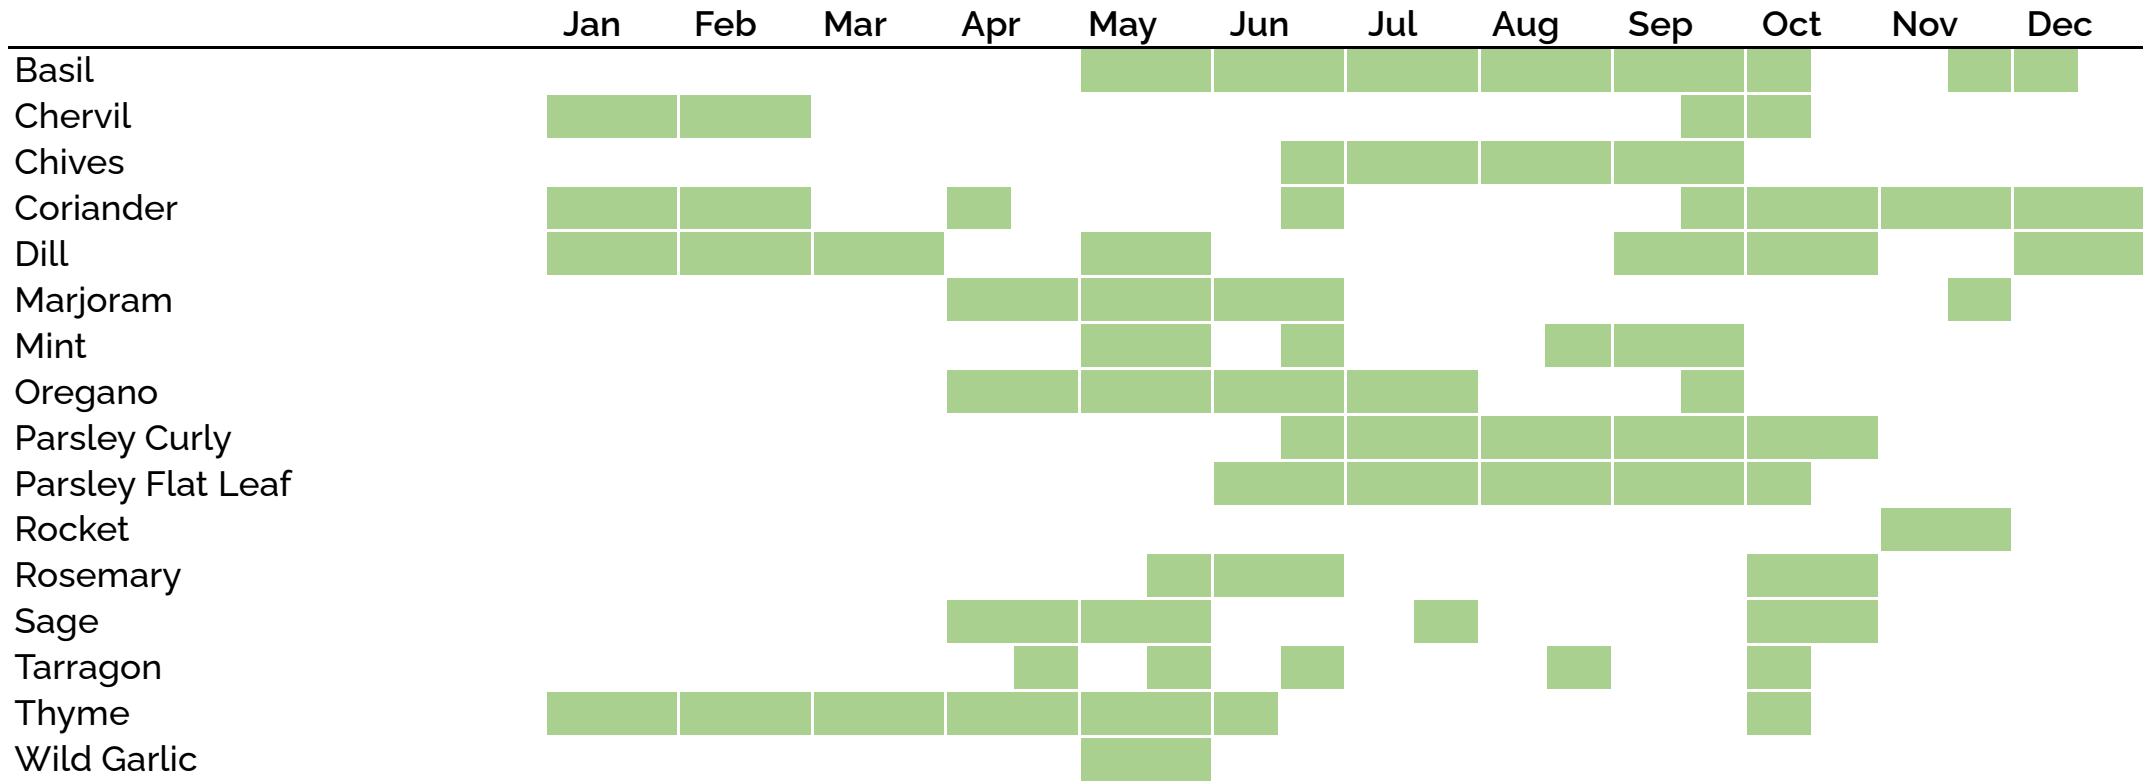

Crop Calendar - IQF Herbs*

*Processed to BRC higher standards and supported by year round UK held stock.